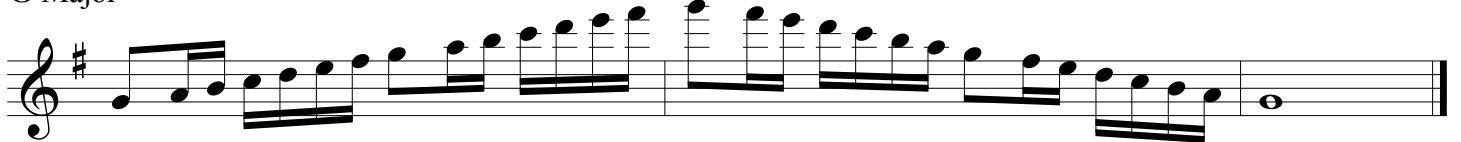

Major & Chromatic Scales Melodic Percussion

C Major

F Major

Bb Major

Eb Major*

Ab Major*

Db Major*

Gb Major

B Major

E Major

A Major*

D Major*

G Major*

Chromatic Scale

1. Tempo is $\text{♩} = 72$
2. Scales marked with an asterisk (*) are required for District Honor Band on odd numbered audition years.
3. Scales without an asterisk (*) are required for District Honor Band on even numbered audition years.
4. Chromatic scale is required for District Honor Band every year.
5. All scales are required for LMEA All-State every year.
6. Rhythm, articulation, and tempo must be adhered to.