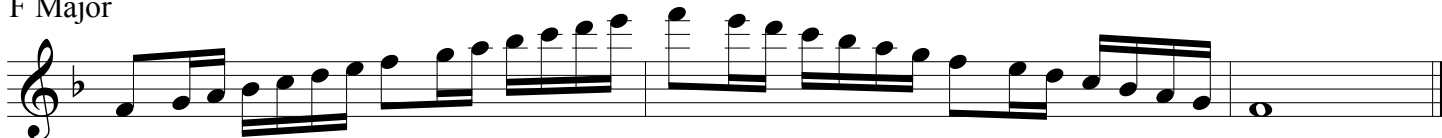

Major & Chromatic Scales Melodic Percussion

C Major

F Major

Bb Major

Eb Major*

Ab Major*

Db Major*

Gb Major

B Major

E Major

A Major*

D Major*

G Major*

Chromatic Scale

1. Tempo is $\text{♩} = 72$
2. Scales marked with an asterisk (*) are required for District Honor Band on odd numbered audition years.
3. Scales without an asterisk (*) are required for District Honor Band on even numbered audition years.
4. Chromatic scale is required for District Honor Band every year.
5. All scales are required for LMEA All-State every year.
6. Rhythm, articulation, and tempo must be adhered to.